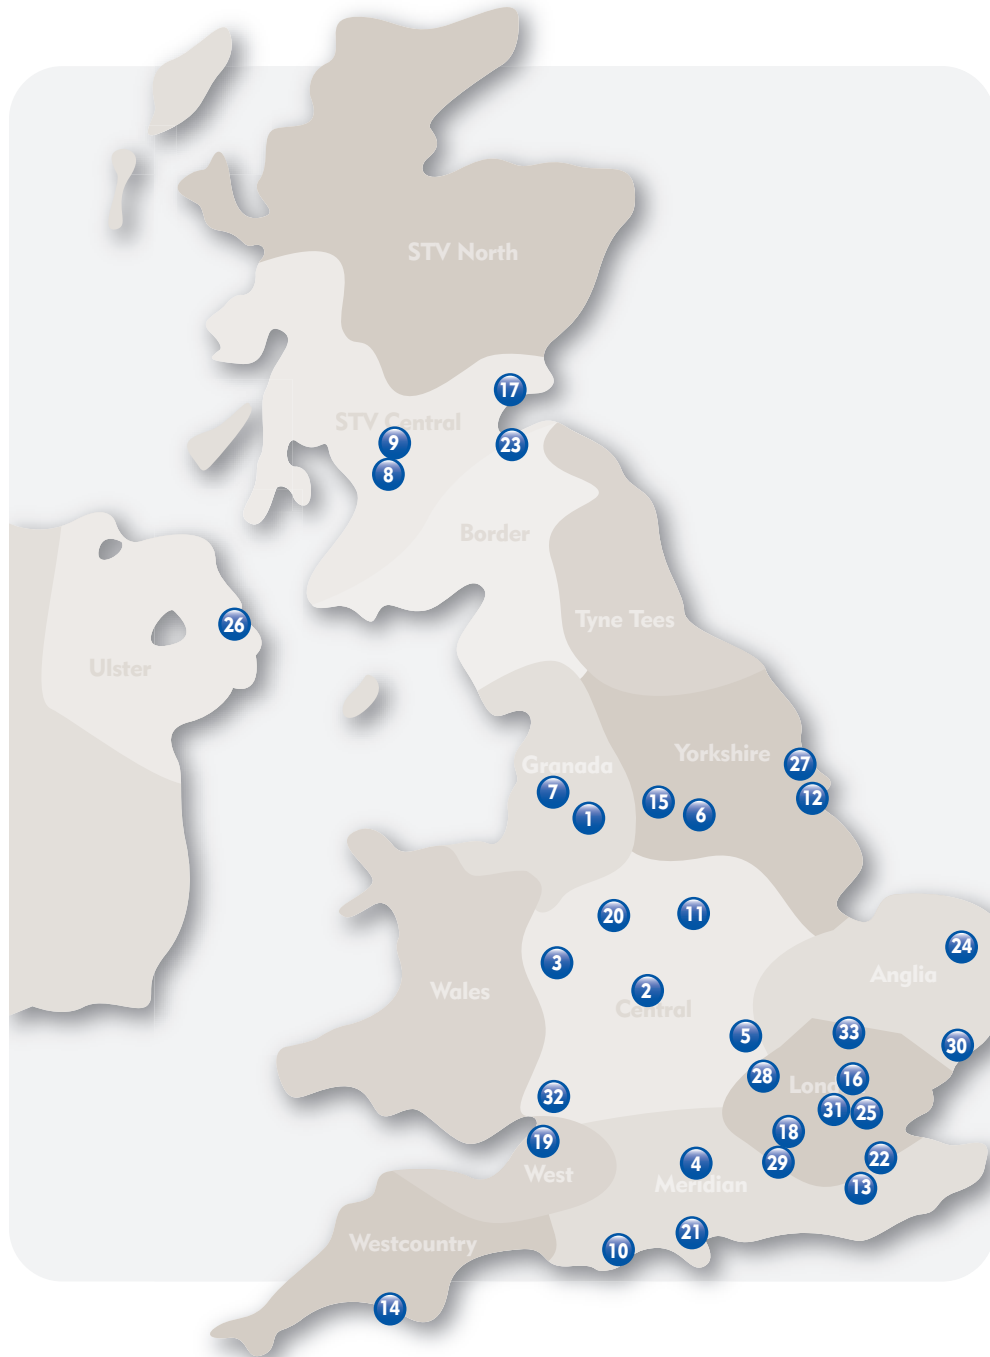

VMG UK Shopping Malls Network

Site Name	TWA Rank	No. Panels
1 The Trafford Centre Manchester	4	19
2 Merry Hill Dudley	6	20
3 Telford Telford	12	10
4 Festival Place Basingstoke	13	8
5 The Mall Luton	23	8
6 Frenchgate Doncaster	24	8
7 The Mall Blackburn	33	4*
8 Clydebank Glasgow	34	10
9 St. Enoch Glasgow	38	13*
10 Dolphin Centre Poole	39	4
11 Broadmarsh Nottingham	42	9
12 Freshney Place Grimsby	43	6
13 Royal Victoria Place Tunbridge Wells	44	8
14 Drake Circus Plymouth	48	10
15 The Ridings Wakefield	50	8*
16 The Mall Wood Green	59	4*
17 The Kingdom Centre Glenrothes	62	8
18 The Mall Camberley	67	4*
19 The Mall Bristol	69	4*
20 Coopers Square Burton upon Trent	75	6
21 Fareham Fareham	76	8
22 The Mall Maidstone	77	4*
23 St.James Edinburgh	78	4
24 The Mall Norwich	83	4*
25 The Mall Ilford	86	4*
26 Castle Court Belfast	87	6
27 Princes Quay Hull	94	6
28 St Ann's Harrow	129	4
29 The Friary Guildford	149	6
30 Tower Ramparts Ipswich	279	3
31 West One London	296	2
32 Gloucester Quays Gloucester	TBA	6
33 Jacksons Square Bishop's Stortford	TBA	4

* To be installed

Total Panels 234