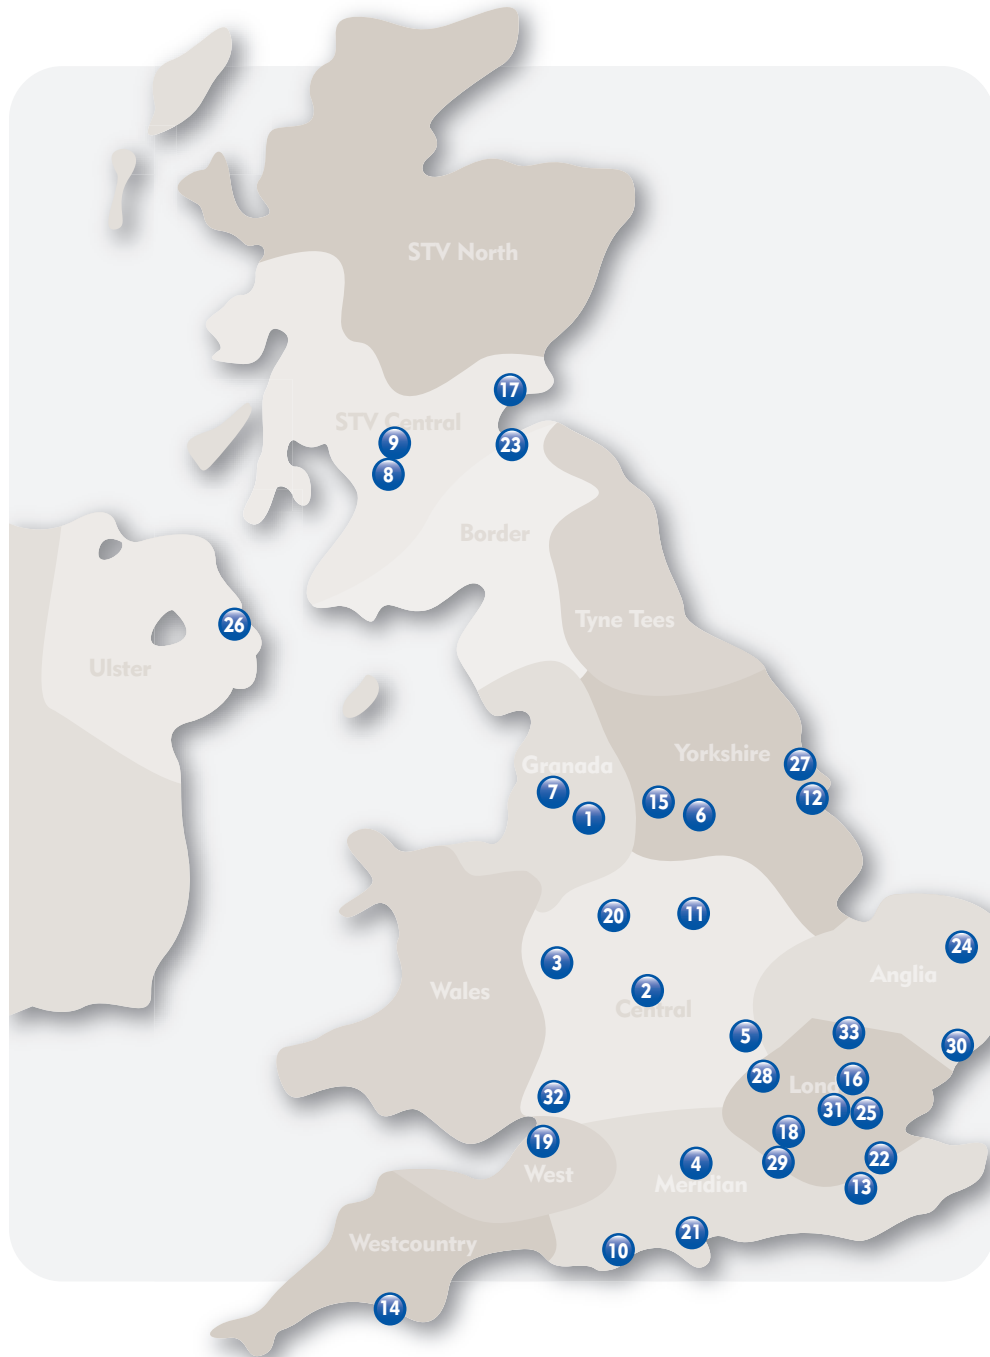

VMG UK Shopping Malls Network

Site Name	TWA Rank	No. Panels
1 The Trafford Centre Manchester	4	19
2 Merry Hill Dudley	6	20
3 Telford Telford	12	10
4 Festival Place Basingstoke	13	8
5 The Mall Luton	23	8
6 Frenchgate Doncaster	24	8
7 The Mall Blackburn	33	4*
8 Clydebank Glasgow	34	10*
9 St. Enoch Glasgow	38	13*
10 Dolphin Centre Poole	39	4
11 Broadmarsh Nottingham	42	9
12 Freshney Place Grimsby	43	6
13 Royal Victoria Place Tunbridge Wells	44	8
14 Drake Circus Plymouth	48	10
15 The Ridings Wakefield	50	8*
16 The Mall Wood Green	59	4*
17 The Kingdom Centre Glenrothes	62	8
18 The Mall Camberley	67	4*
19 The Mall Bristol	69	4*
20 Coopers Square Burton upon Trent	75	6
21 Fareham Fareham	76	8
22 The Mall Maidstone	77	4*
23 St.James Edinburgh	78	4
24 The Mall Norwich	83	4*
25 The Mall Ilford	86	4*
26 Castle Court Belfast	87	6
27 Princes Quay Hull	94	6*
28 St Ann's Harrow	129	4
29 The Friary Guildford	149	6
30 Tower Ramparts Ipswich	279	3
31 West One London	296	2
32 Gloucester Quays Gloucester	TBA	6
33 Jacksons Square Bishop's Stortford	TBA	4

* To be installed

Total Panels 234